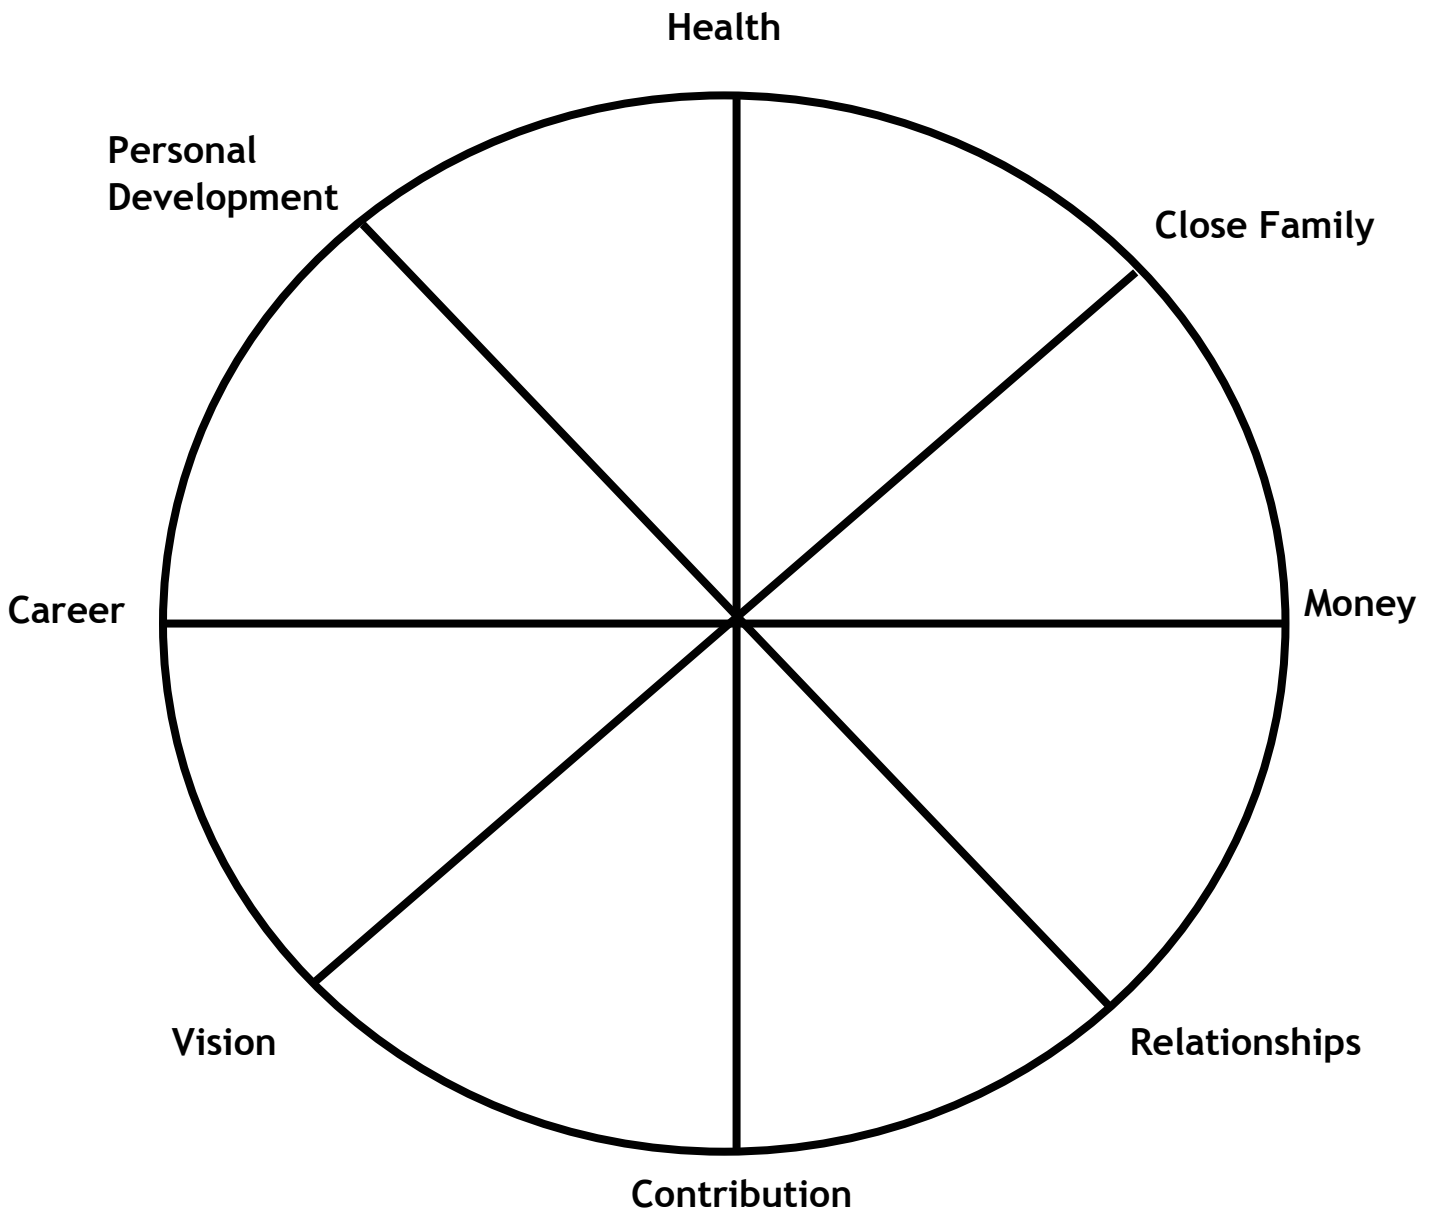

The Wheel of Life

Michael Heppell Ltd.

Hadrian Business Centre, Church Street, Haydon Bridge, Northumberland, NE47 6JG

Tel: 0845 67 33336 Fax: 01434 688666 Web: www.michaelheppell.com Email: info@michaelheppell.com